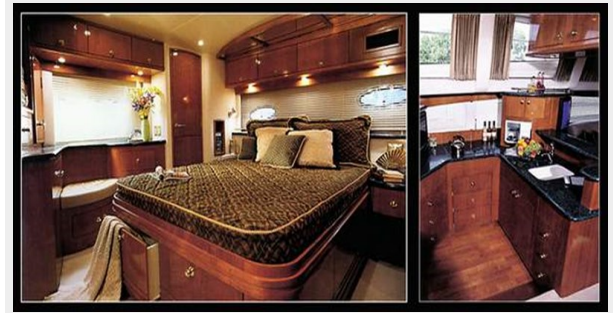

**11_2000 50ft Carver 506 Motor Yacht
BEBECITA**