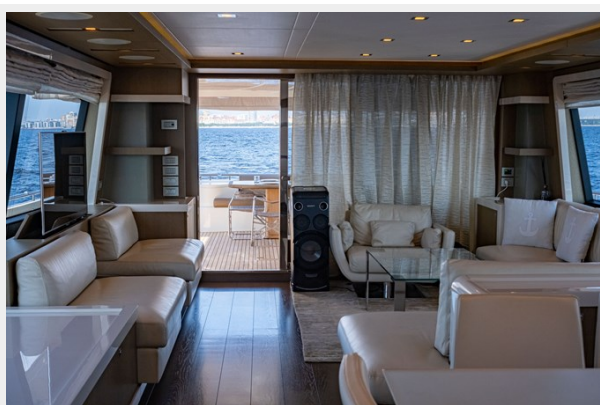

Ferretti-870-2013 1