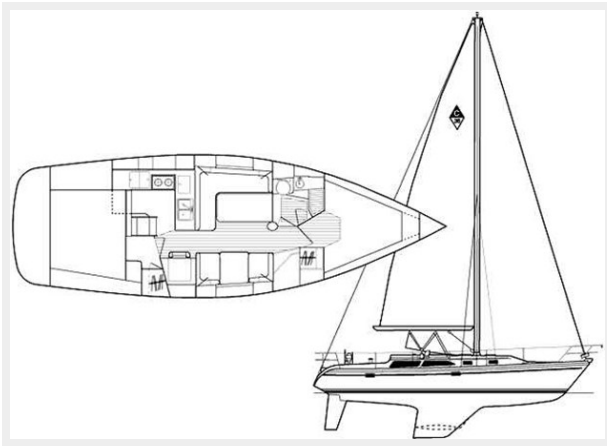

Address

9

SPECIFICATIONS

Overview

Ol' Snipe is an excellent example of a very well cared for version of the most popular 36' cruiser ever designed. She is clean, bright and very well appointed. Her salon table folds up, creating a wide open and comfortable salon. Her two staterooms and cockpit are spacious and comfortable, and the head is much larger than you would expect. There is plenty of headroom throughout.

Basic Information

Category: Cruising Sailboat

Model Year: 2001

Year Built: 2001

Country: United States

Dimensions

LOA: 36' (10.97m)

Accommodations

Total Cabins: 2

Hull and Deck Information

Hull Material: Fiberglass

Engine Information

Engines: 1

Manufacturer: Universal

PHOTOS

102231_0_070320091635_9