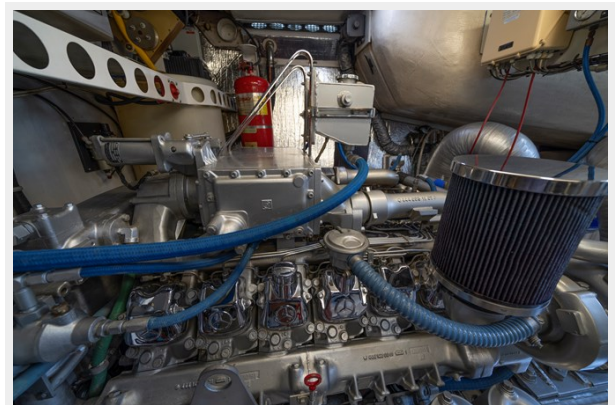

103-SKI05448 copy