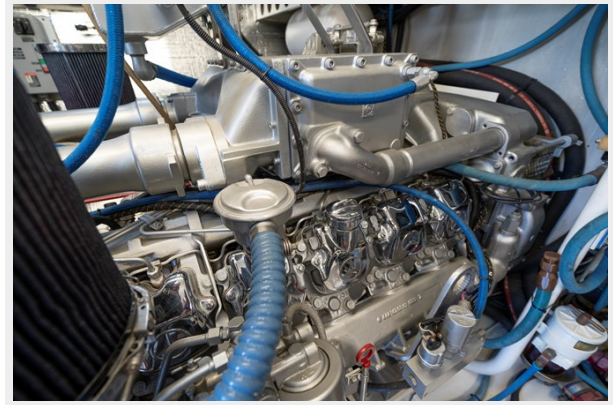

105-SKI05450 copy