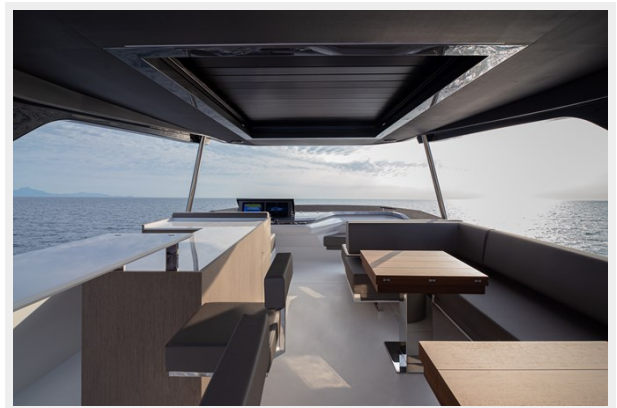

11_82ft Astondoa AS8 Flybridge SO SO NICE