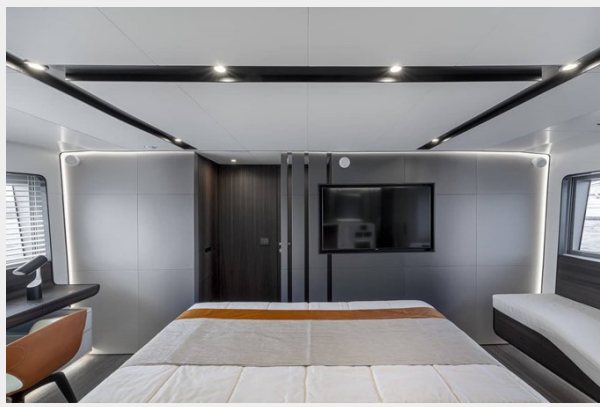

**26_82ft Astondoa AS8 Flybridge SO SO
NICE**