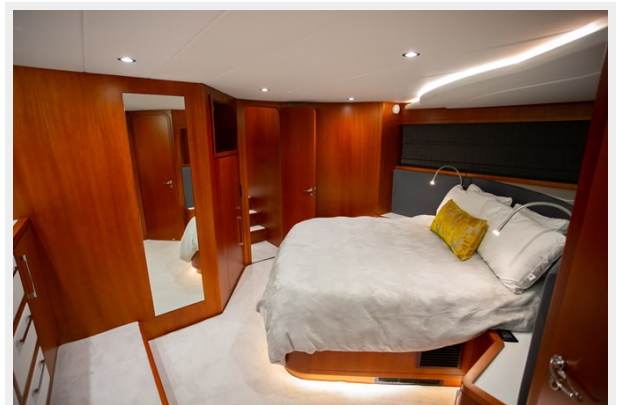

8043860_0_230920211817_43