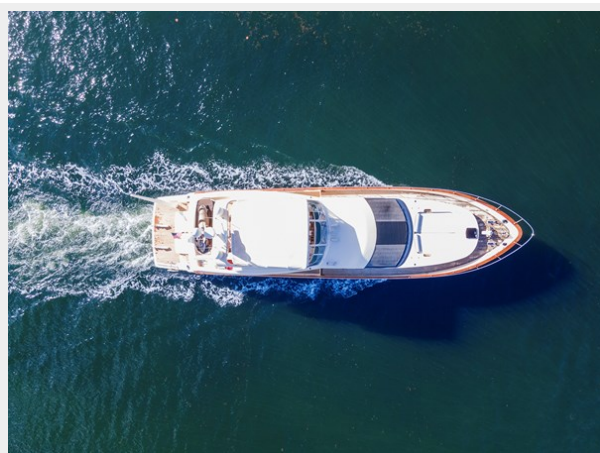

72astondoa-6