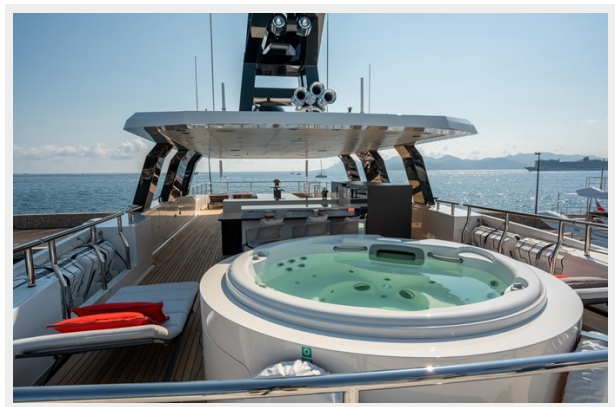

06M_1S_00007-DN (Copy)