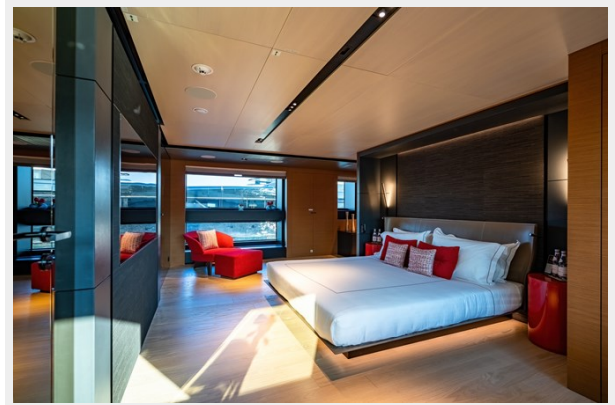

06M_1S_00329-DN (Copy)