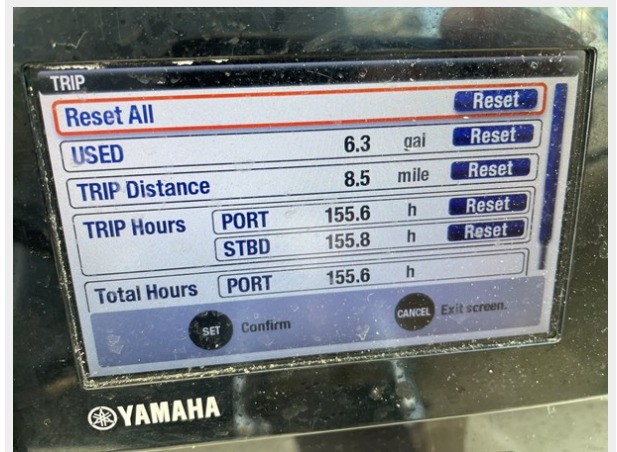

JPEG image 13