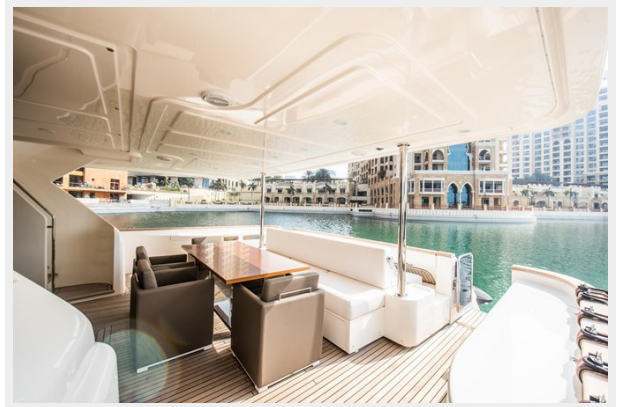

**NAVETTA CUSTOM LINE 28 FROM 2019
FOR SALE MAIN DECK DINNING**