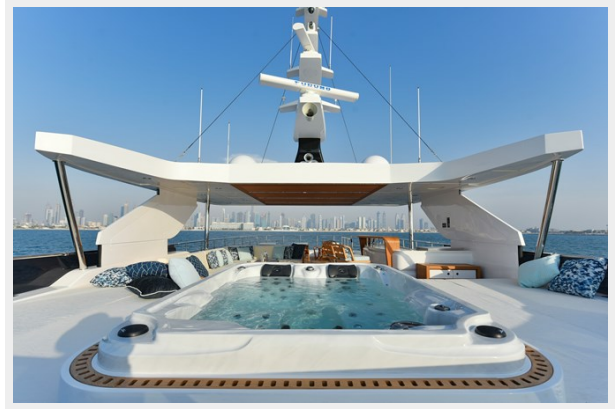

SPECIFICATIONS

Overview

The magnificent Majesty 120 is an immaculate superyacht designed for private getaways and effortless entertaining. The powerful 37m Majesty 120 has been built with the owner's preferences in mind, with a strong focus on luxury, performance and comfort.

Aggressive lines and a demanding profile define the Majesty 120, with the signature Majesty Yachts windows lining the hull. Extensive use of glass offers an unparalleled connection to the outdoors with low bulwarks allowing for an ornamental glass railing design.

MAJESTY 120 - M/Y ROCKET ONE Bow Deck

MAJESTY 120 - M/Y ROCKET ONE

MAJESTY 120 - M/Y ROCKET ONE

MAJESTY 120 - M/Y ROCKET ONE Sun Deck

**MAJESTY 120 - M/Y ROCKET ONE Jacuzzi
Sun Deck**

**MAJESTY 120 - M/Y ROCKET ONE Jacuzzi
Sun Deck**