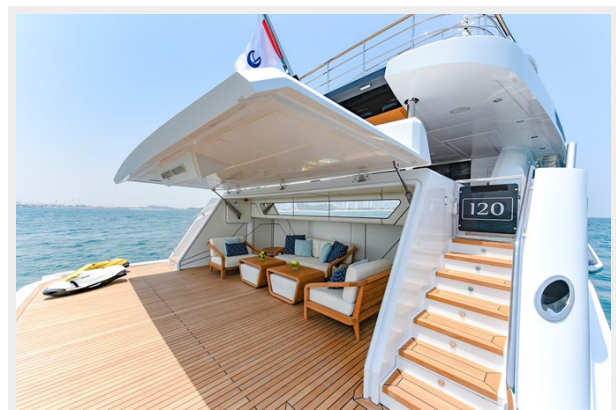

MAJESTY 120 - M/Y ROCKET ONE Beach Club