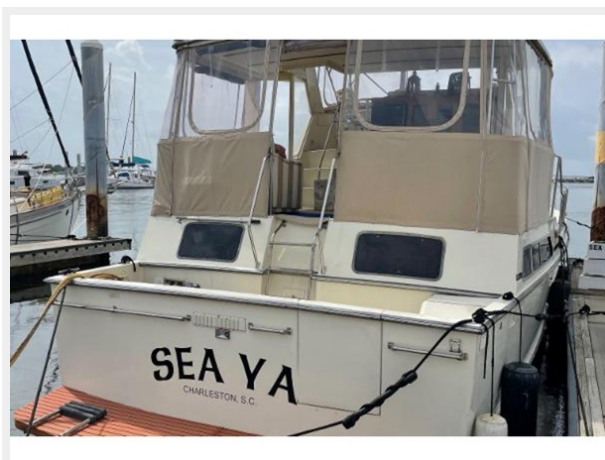

| | |
|-----------------------|----|
| КОНТАКТЫ | 15 |
| Контактная информация | 15 |
| Телефоны | 15 |
| Время работы | 15 |
| Адрес | 15 |

ХАРАКТЕРИСТИКИ

Обзор

Here is a great opportunity to pick up a very clean and well maintained Diesel powered Aft Cabin Cockpit Motoryacht without breaking the bank. She features lots of interior and exterior living space and is a good candidate for a Live-aboard, Great Looper or a Coastal/Bahama Cruiser. She is powered by the dependable and bulletproof Detroit Diesels and includes a new 9 Kw Kohler Generator in sound box. Call today and start packing your duffle bag for some quality time on the water!

ФОТОГРАФИИ

2

3

4

5

6

7

8