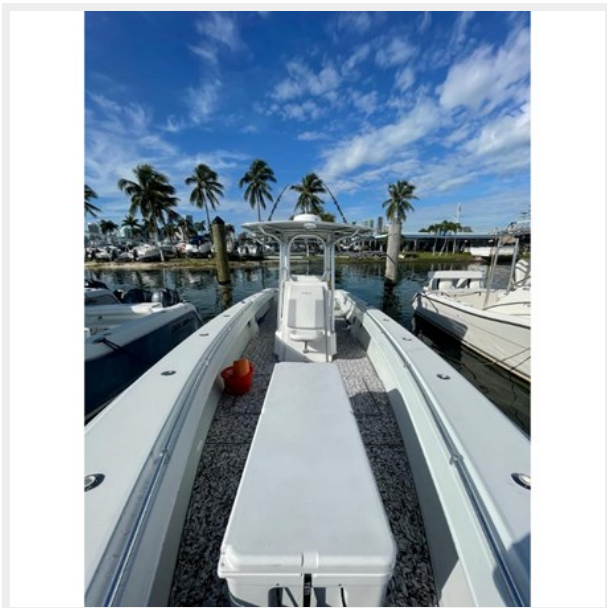

WhatsApp Image 2022-01-27 at 4.16.00 PM (7)