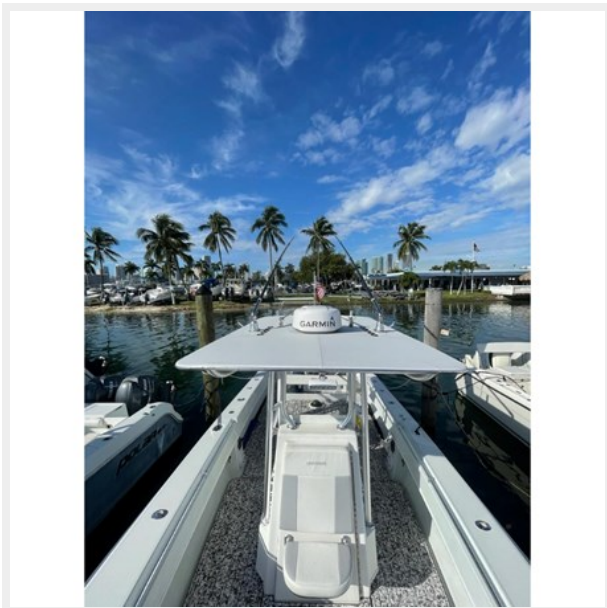

WhatsApp Image 2022-01-27 at 4.16.00 PM (11)