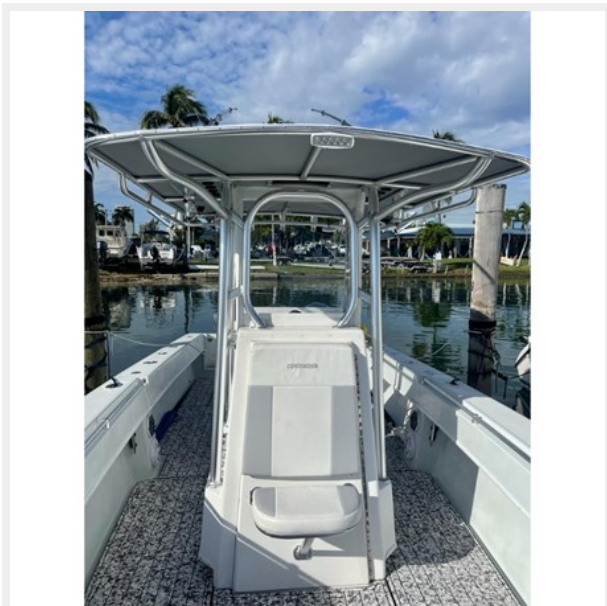

WhatsApp Image 2022-01-27 at 4.16.00 PM (3)