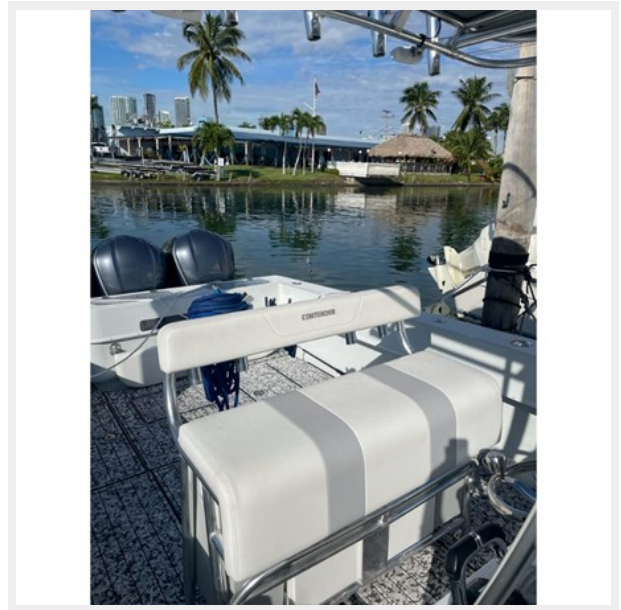

WhatsApp Image 2022-01-27 at 4.16.00 PM (6)