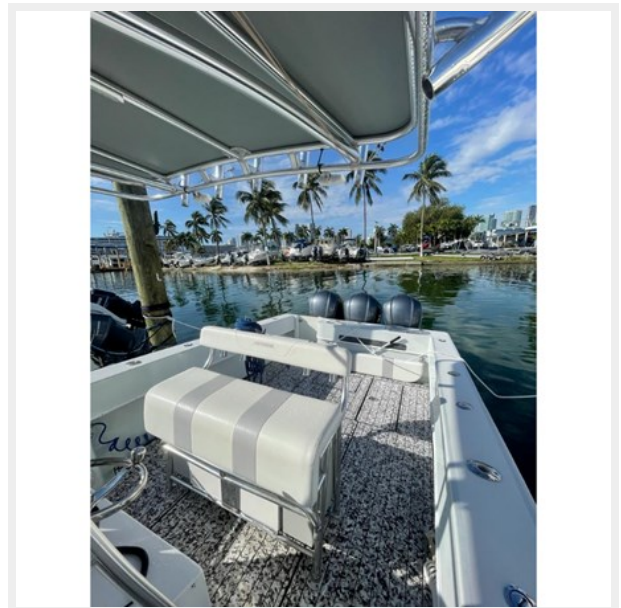

WhatsApp Image 2022-01-27 at 4.16.00 PM (8)