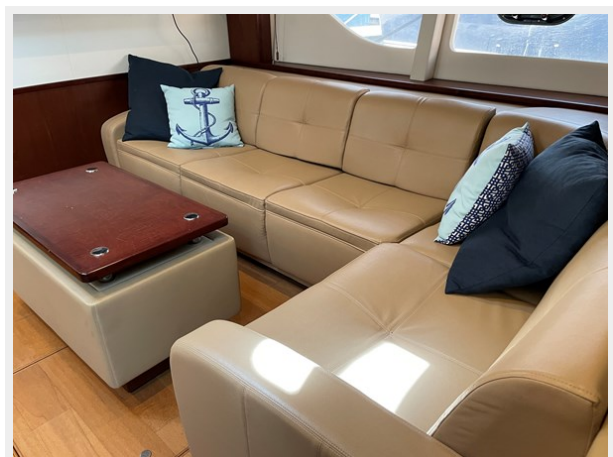

**25_2014 54ft Sea Ray Sundancer BRIGG
SEA**