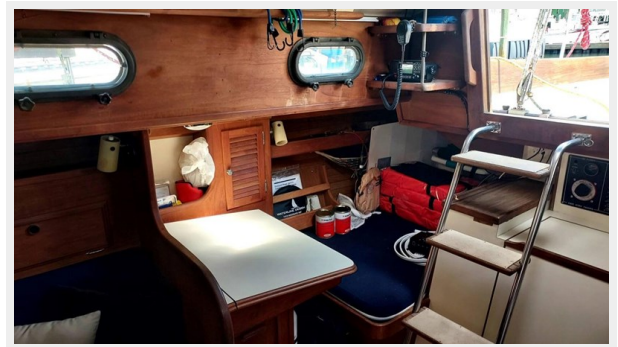

37_2792122_