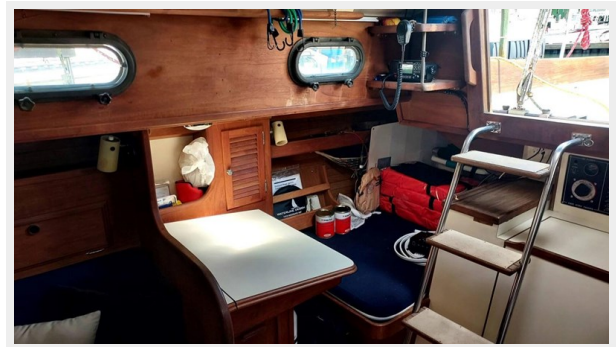

37_2792122_