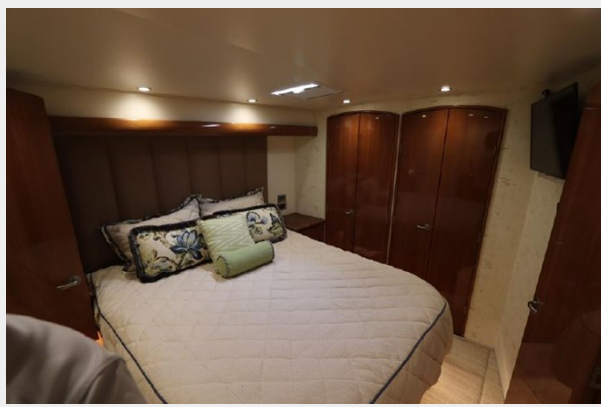

8190227_20220120111752194_1_XLARGE