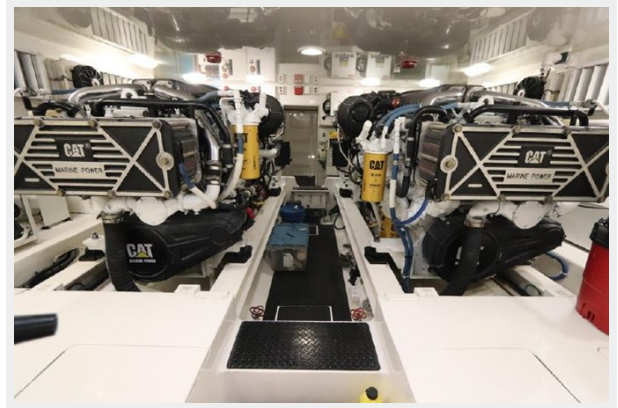

8190227_20220120111813435_1_XLARGE