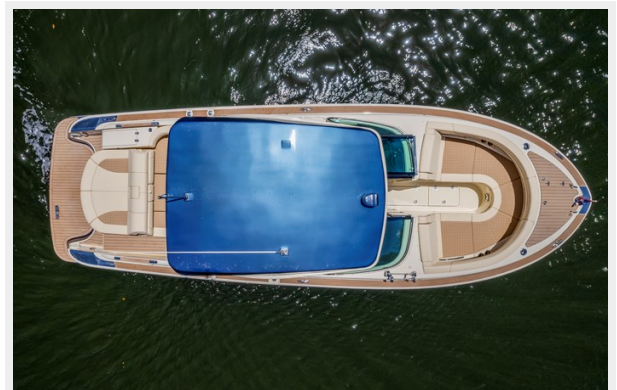

DJI_0083-HDR copy