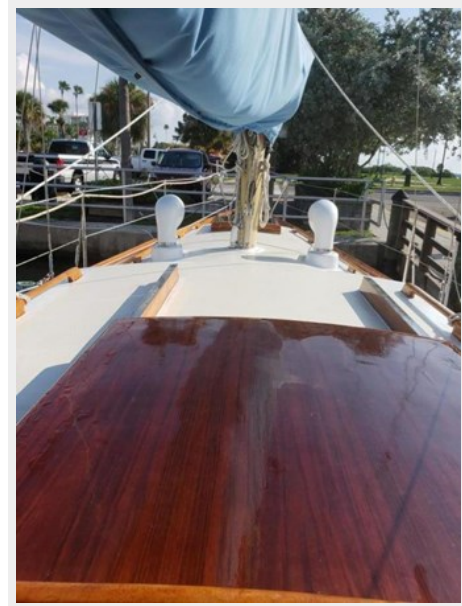

7_2792187_