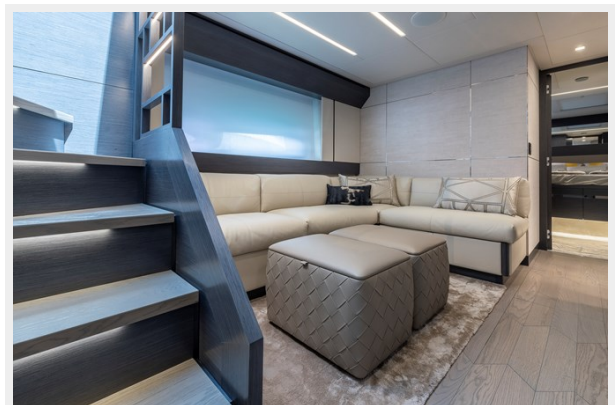

_GW89147-PRINT