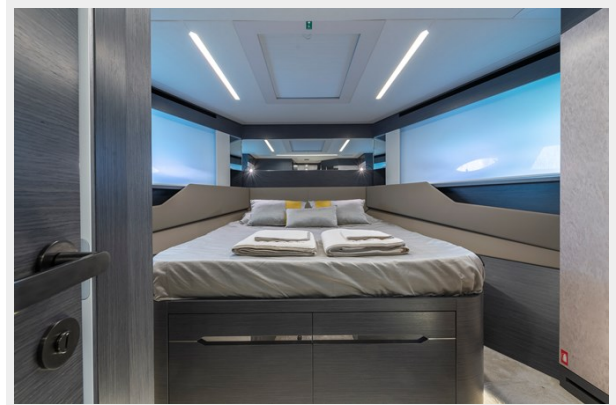

_GW89185-PRINT