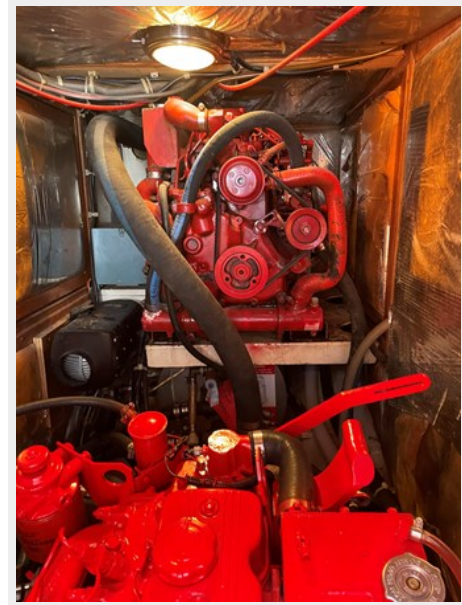

Fuel Type: Diesel

PHOTOS

Profile

Main Salon, Fwd.

Salon, Stbd.

Nav Station

Quarterberth

Galley

Galley and Companionway Stairs

Head

Foredeck

Foredeck, Looking Aft

Cockpit

Helm Station

Stbd. Winch

Engine and Generator