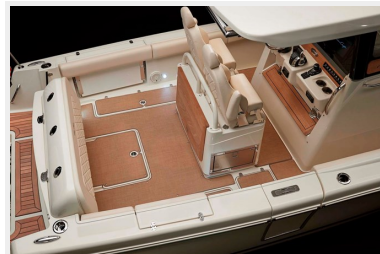

2021-04-16_18h55_22