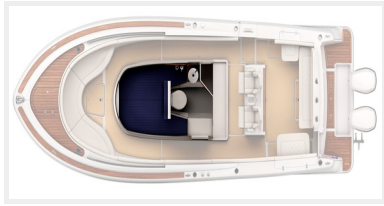

2021-04-28_10h20_49