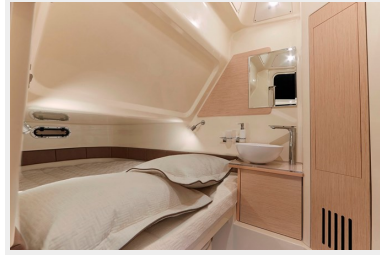

2021-04-16_18h53_47