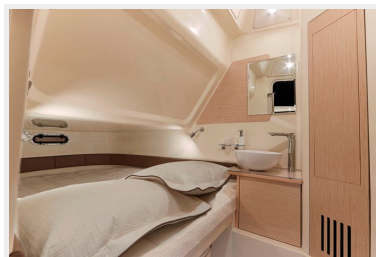

2021-04-16_18h53_47