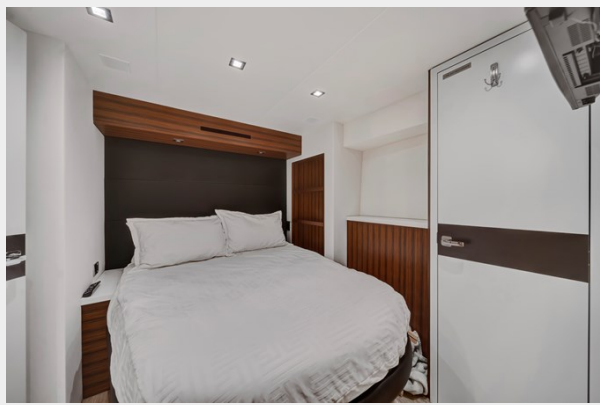

90 Hatteras - On Q - 7