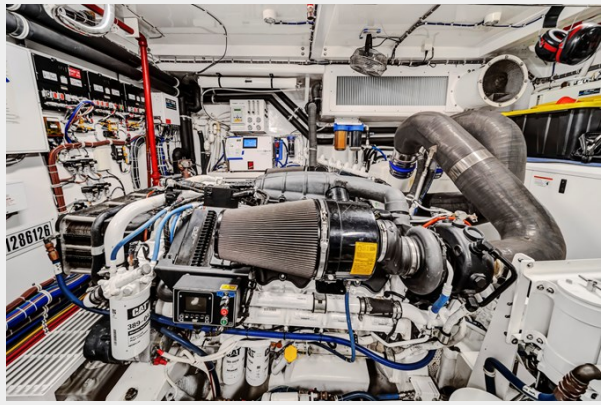

90 Hatteras - On Q - 4