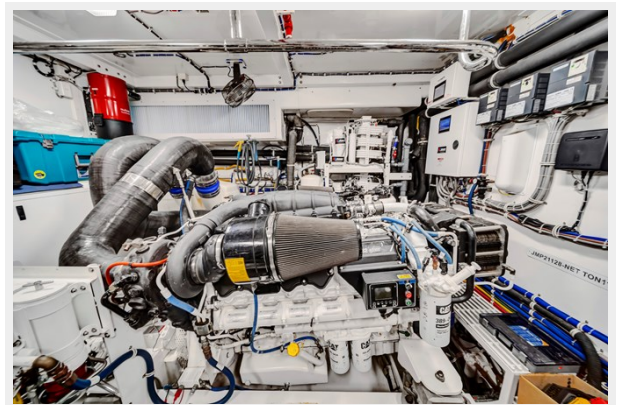

90 Hatteras - On Q - 5