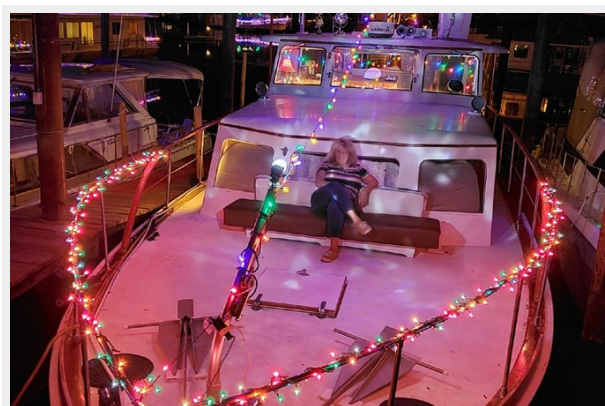

8467030_20220901043639941_1_XLARGE