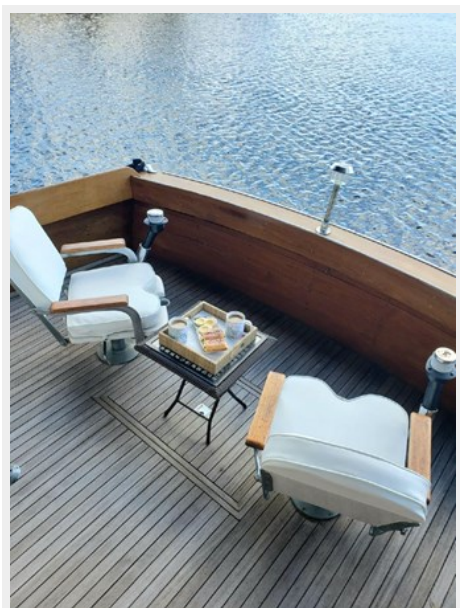

8467030_20220901100135495_1_XLARGE