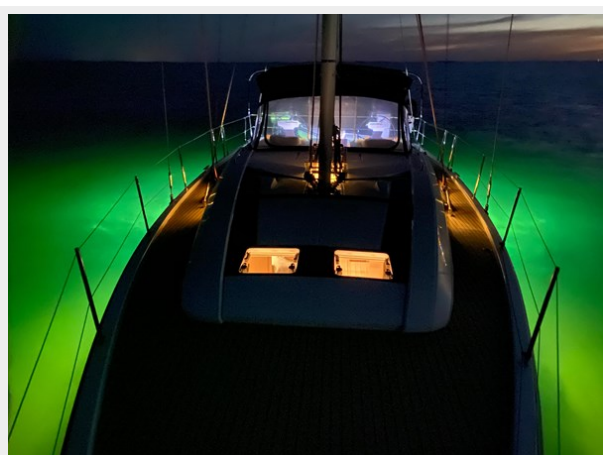

ФОТОГРАФИИ