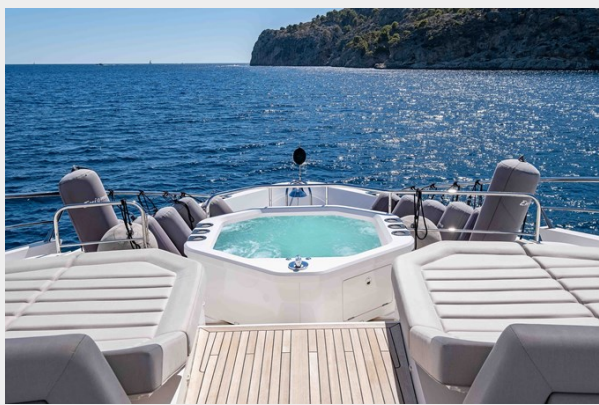

Sunseeker 116 MY Enigma-2905