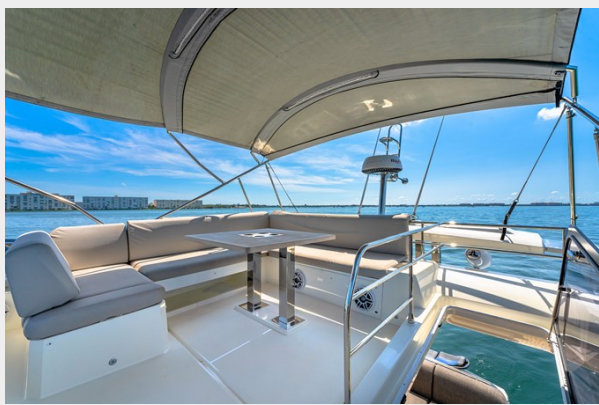

SYS - 590 Prestige-38