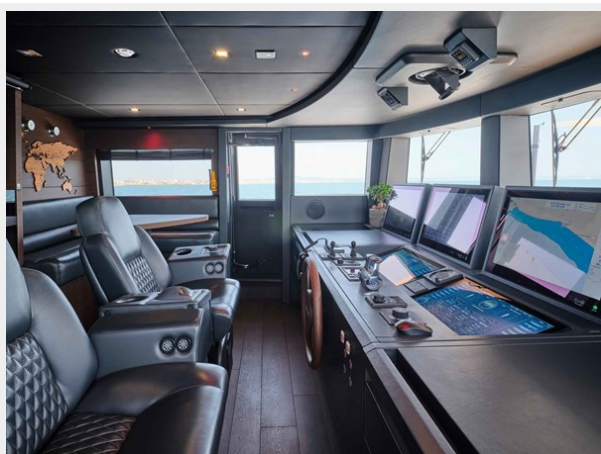

Navetta Custom Line 42 Bridge