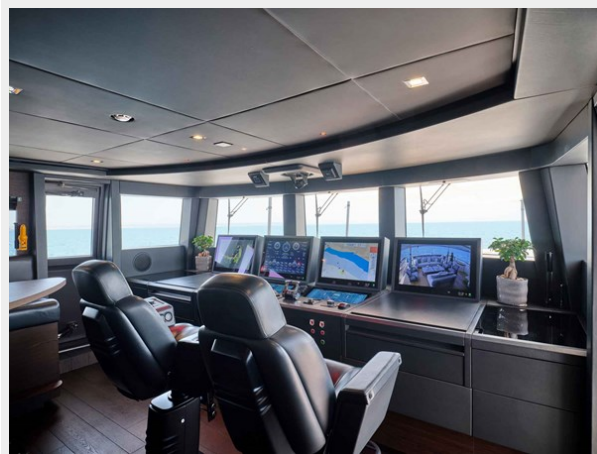

Navetta Custom Line 42 Bridge