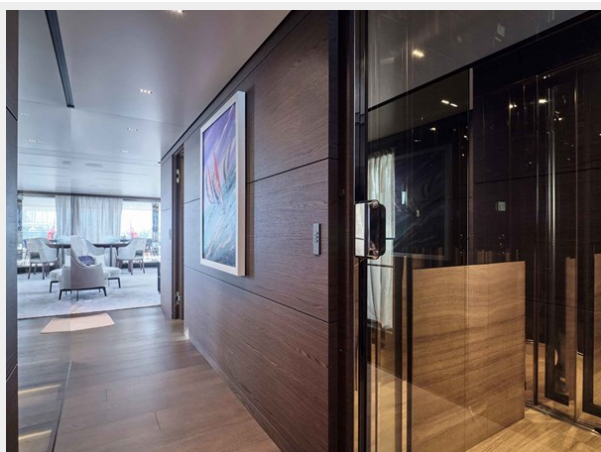

Navetta 42 upper deck hallway