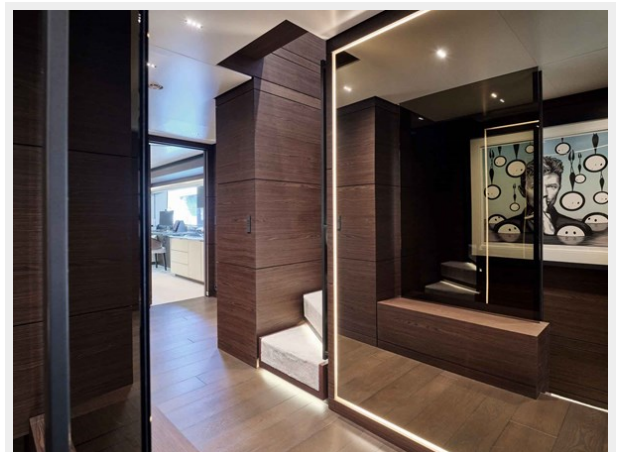

Navetta 42 Custom Line 42