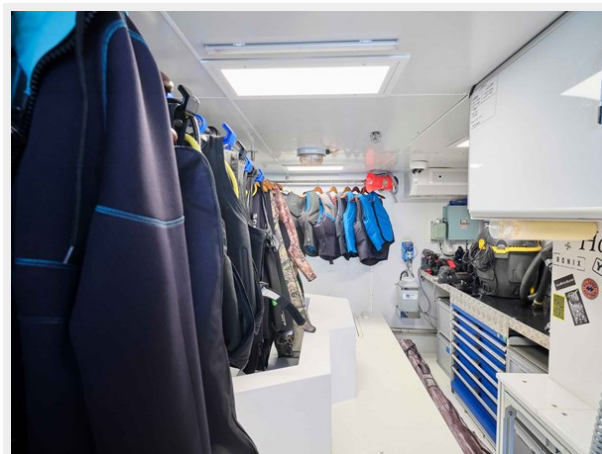

Navetta Custom Line 42 Safety Mess