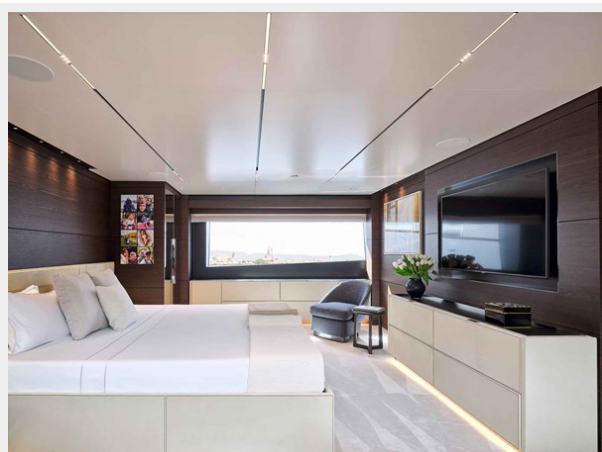

Navetta Custom Line 42 master cabin starboard side