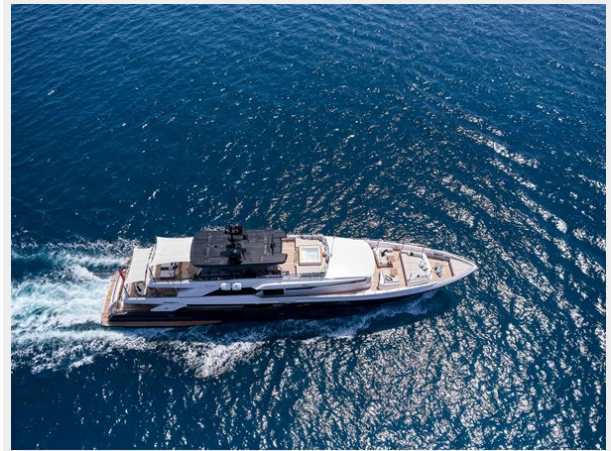

Custom Line 42 Air