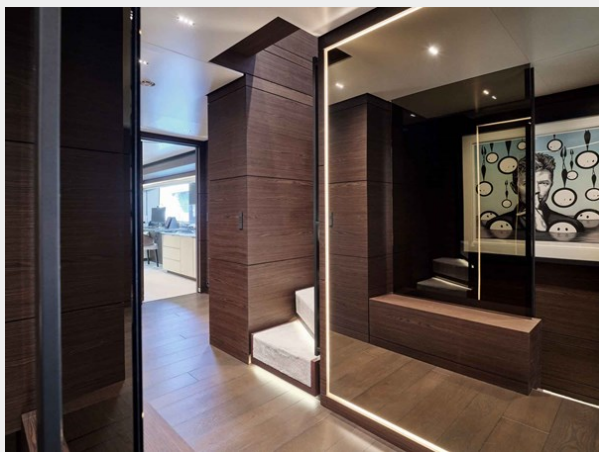

Navetta Custom Line 42