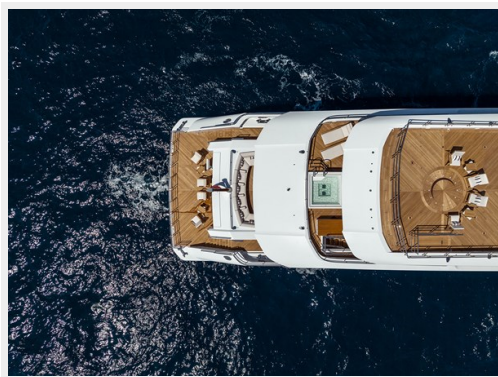

907_178_LUSINE_HEESEN_YACHTS_Photo_DC_web 907_181_LUSINE_HEESEN_YACHTS_Photo_DC_web