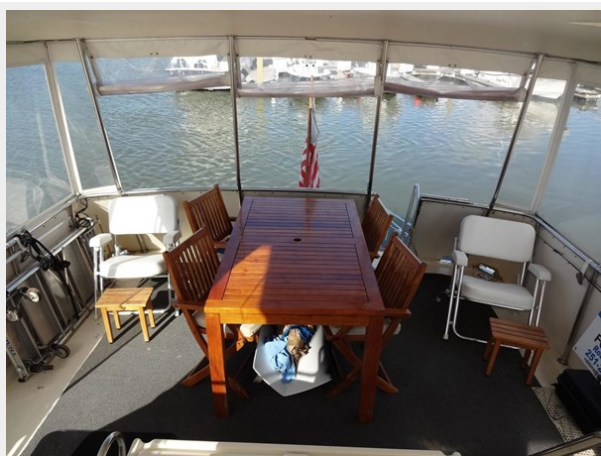

29_2792897_