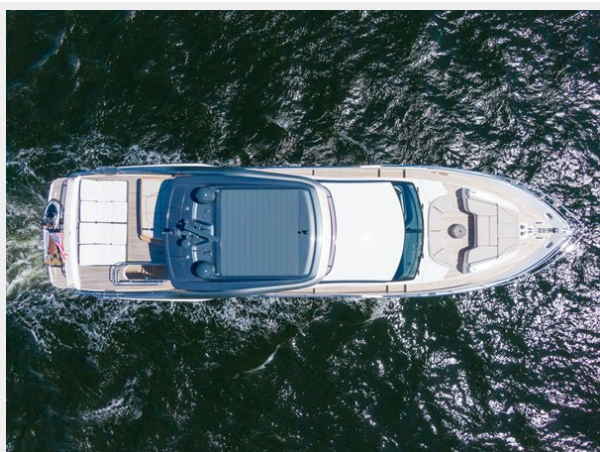

85'Princess-hideout7