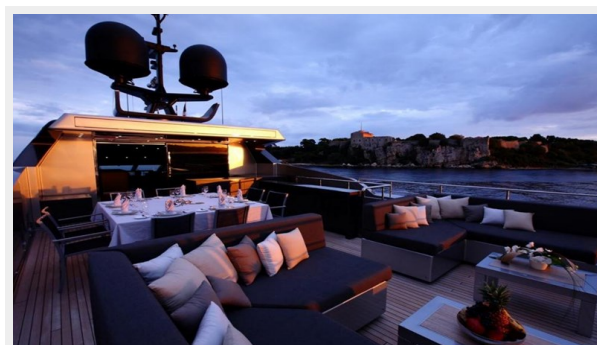

BLISS EASY 6