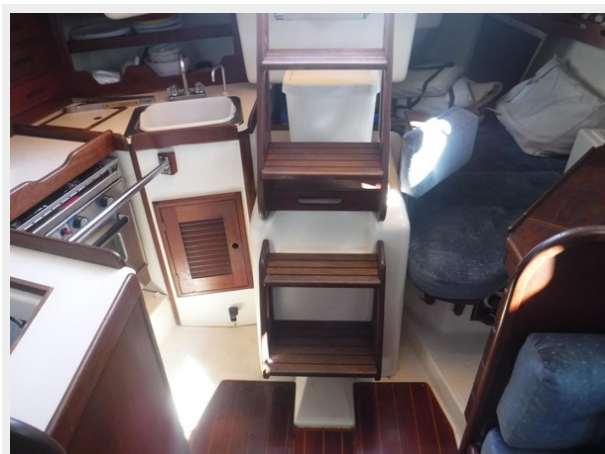

13_2792940_