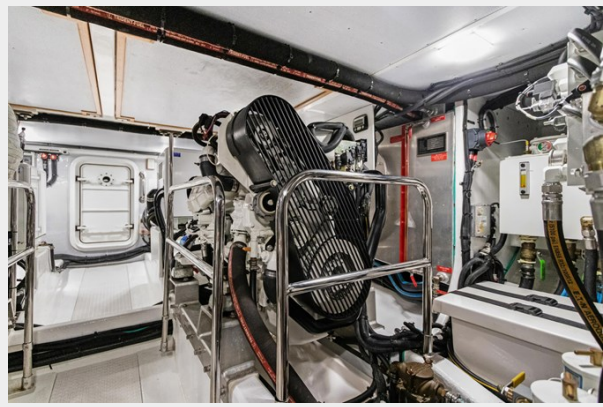

Master head	10
Master head and shower	10
Master shower	10
Pilothouse looking to stbd	10
Pilothouse port side aft	11
Pilothouse seating area aft	11
Pilothouse bunk above the seating area	11
Pilothouse facing fwd	11
Pilothouse helm	11
Pilothouse Furuno electronics	11
Pilothouse helm electronics	12
Pilothouse Day Head	12
Engine room entrance from cockpit	12
Lazarette	12
Engine room looking aft	12
Starboard engine	12
Port engine	13
Engine room work bench fwd stbd side	13
Generator stbd side	13
Generator port side aft	13
Cockpit	13
Cockpit seating aft	13
Cockpit sun screen	14
Cockpit facing fwd	14
Cockpit sink and storage	14
Cockpit	14
Boat deck looking fwd	14
Boat deck	14
Flybridge helm	15

Pilothouse Day Head

Engine room entrance from cockpit

Lazarette

Engine room looking aft

Starboard engine

Port engine

Engine room work bench fwd stbd side

Generator stbd side