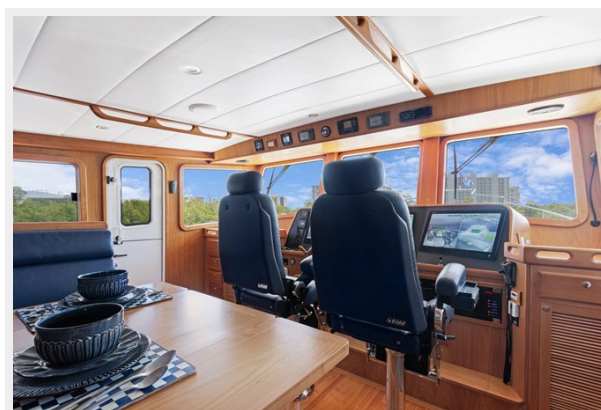

ОГЛАВЛЕНИЕ	2
ХАРАКТЕРИСТИКИ	5
Обзор	5
Основная информация	5
Размеры	5
Скорость, вместимость и масса	5
Размещение	5
Корпус и палуба	6
Информация о двигателе	6
ФОТОГРАФИИ	7
Salon stbd side aft	7
Salon stbd side TV up	7
Salon port side looking fwd	7
Salon port side looking aft	7
Salon stbd side looking fwd	7
Salon stbd side	7
Galley looking aft to salon	8
Galley facing fwd	8
Galley and Dutch door on stbd	8
Office port side aft	8
Office and companionway door to VIP stateroom	8
Office port side fwd	8
VIP stbd side aft	9
VIP with ensuite head	9
VIP head	9
Master queen with storage each side	9
Master looking port side	9
Master facing aft	9

Pilothouse looking to stbd

Pilothouse port side aft

Pilothouse seating area aft

Pilothouse bunk above the seating area

Pilothouse facing fwd

Pilothouse helm

Pilothouse Furuno electronics

Pilothouse helm electronics