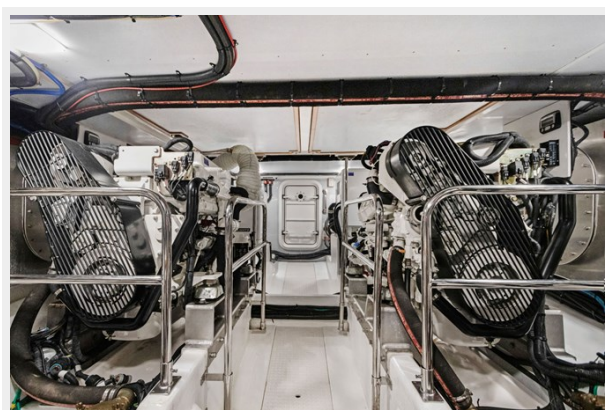

Master head	10
Master head and shower	10
Master shower	10
Pilothouse looking to stbd	10
Pilothouse port side aft	11
Pilothouse seating area aft	11
Pilothouse bunk above the seating area	11
Pilothouse facing fwd	11
Pilothouse helm	11
Pilothouse Furuno electronics	11
Pilothouse helm electronics	12
Pilothouse Day Head	12
Engine room entrance from cockpit	12
Lazarette	12
Engine room looking aft	12
Starboard engine	12
Port engine	13
Engine room work bench fwd stbd side	13
Generator stbd side	13
Generator port side aft	13
Cockpit	13
Cockpit seating aft	13
Cockpit sun screen	14
Cockpit facing fwd	14
Cockpit sink and storage	14
Cockpit	14
Boat deck looking fwd	14
Boat deck	14
Flybridge helm	15

Pilothouse Day Head

Engine room entrance from cockpit

Lazarette

Engine room looking aft

Starboard engine

Port engine

Engine room work bench fwd stbd side

Generator stbd side