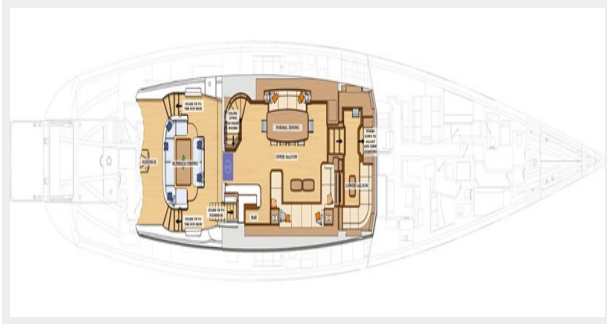

Twilight_upper_deck_layout-1