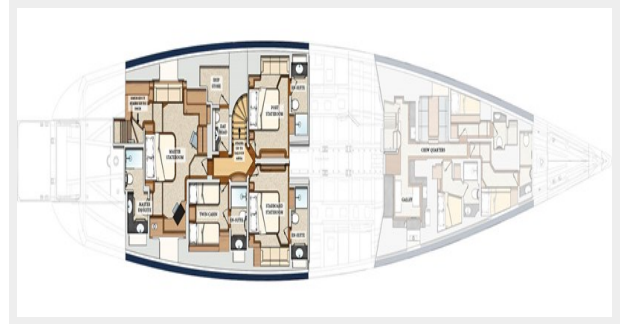

Twilight_lower_deck_layout-1