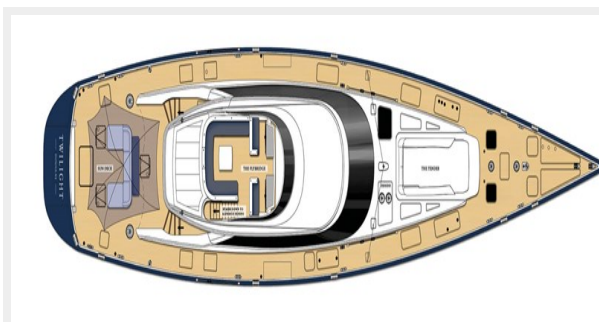

Twilight_Top_deck_layout-1