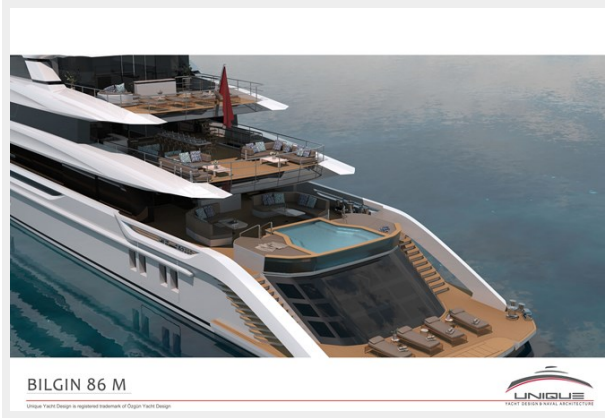

BILGIN 86 M_(08)