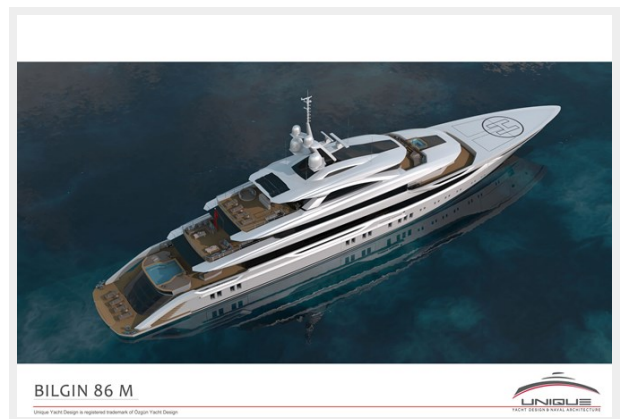

BILGIN 86 M_(05)