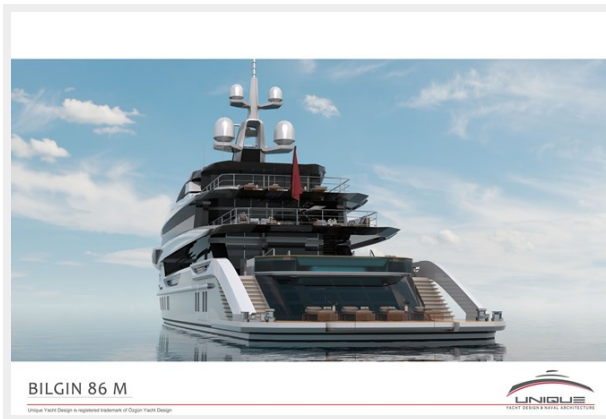

PHOTOS

BILGIN 86 M_(02)