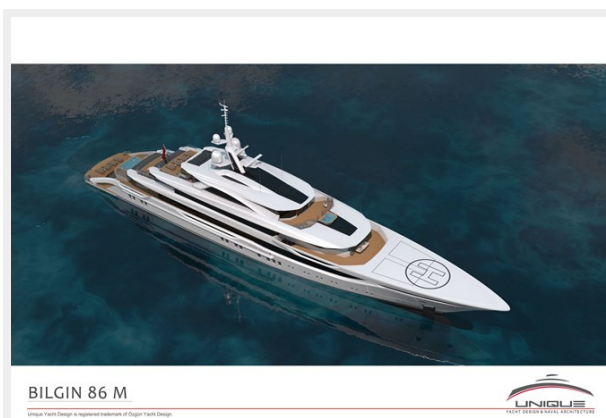

BILGIN 86 M_(06)