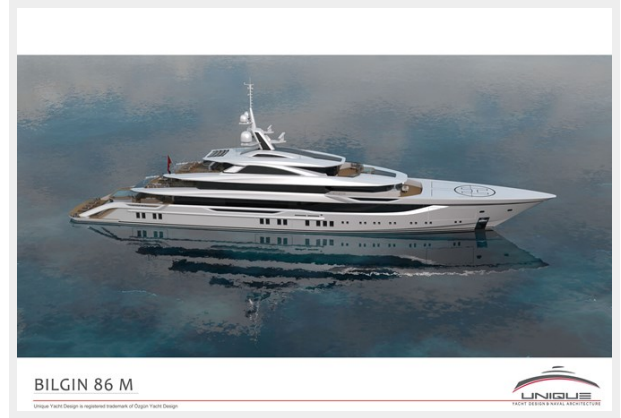

BILGIN 86 M_(09)