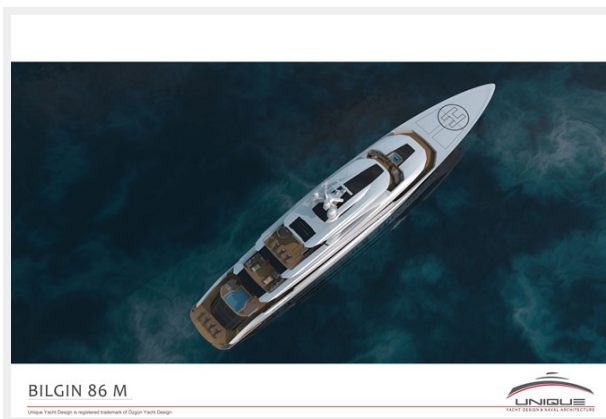

BILGIN 86 M_(04)