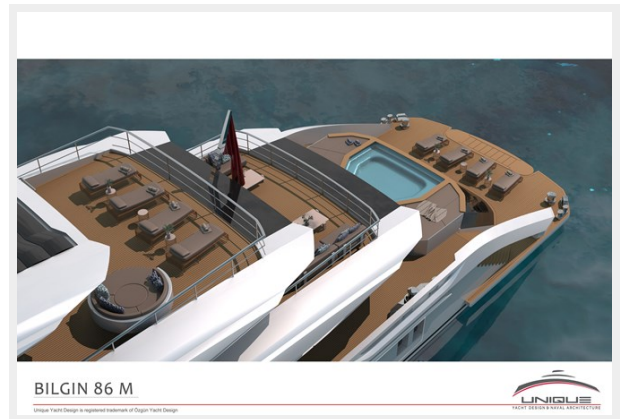

BILGIN 86 M_(03)