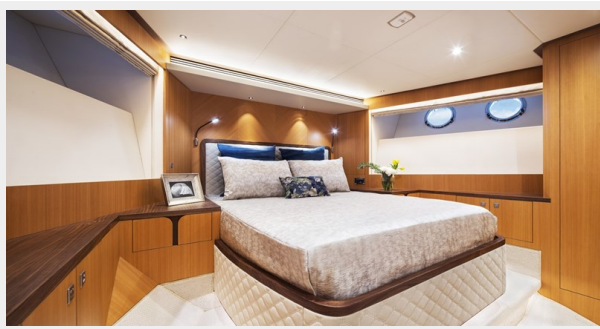

20-Fwd VIP stateroom_MG_3152