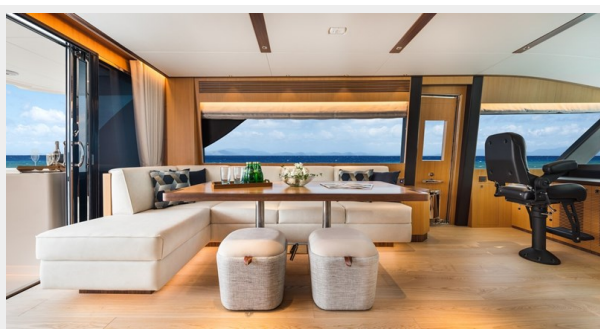

4-Skylounge_MG_3661