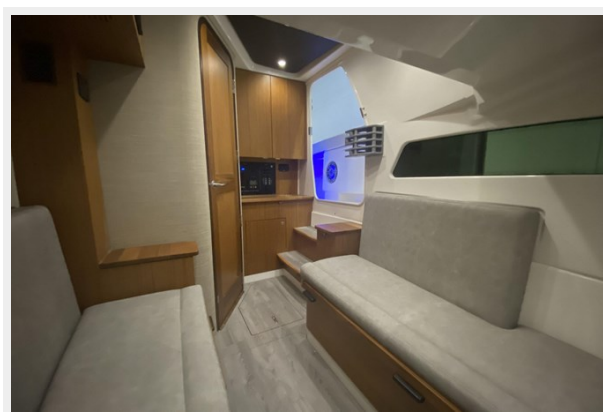

ФОТОГРАФИИ