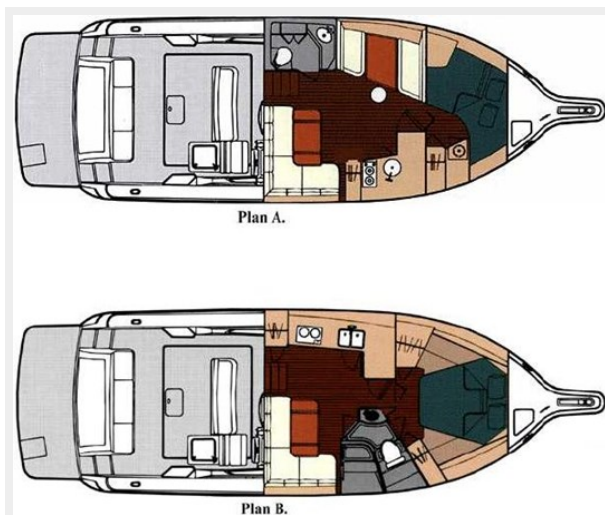

## Обзор

2001 Tiara Yachts 3500 Express The 3500 Express has cockpit seating for 8. Features include: Extended 48" Swim Platform and Integrated Bow Pulpit / 95 cubic foot Transom Storage Trunk / and port & starboard Transom Entry Gates. Her twin Cummins Diamond Series 6CTA 8.3, with 407hp were recently rebuilt approximately 100 hours ago for optimum performance! (owner has receipts) These are the top option of the 3 engine options available on the 3500 Express that year. Cockpit freezer and wet bar in Cockpit Auto windlass with rope and chain Floor Plan B eliminates the port dinette in favor of a port galley, creating a private forward owner's stateroom with queen-size pedestal bed. As in Plan A, aft lounge converts to queen berth with privacy enclosure. The Plan B starboard head has access from both the salon and the owner's stateroom.

49

50

51

52