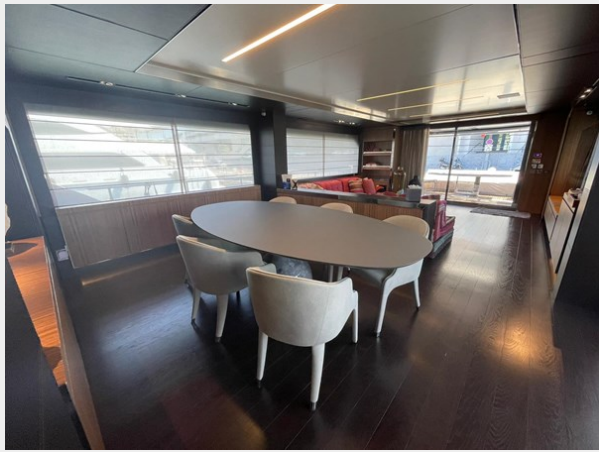

M/Y GOLD BLACK - Master Cabin

M/Y GOLD BLACK - Master Cabin

M/Y GOLD BLACK - Master head

M/Y GOLD BLACK - Dining Area

M/Y GOLD BLACK - Salon

M/Y GOLD BLACK - Salon

CONTACTS

Andrey Shestakov, leading yacht broker of the sales department of Shestakov Yacht Sales Inc. Shestakov Yacht Sales Inc., the official representative of the Miami/Fort Lauderdale FL headquarters.