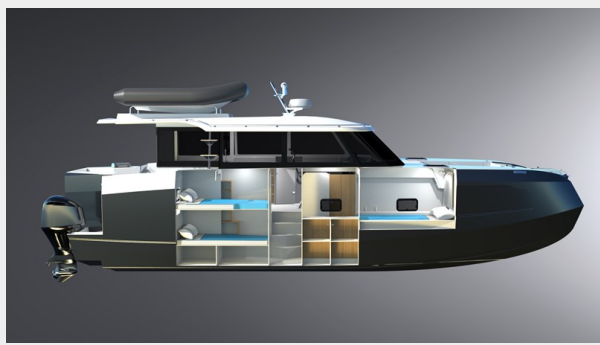

RC36 2.5.2 6