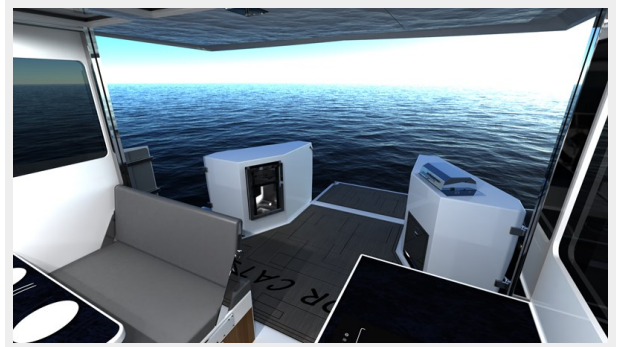

RC38 Cockpit Aft 01