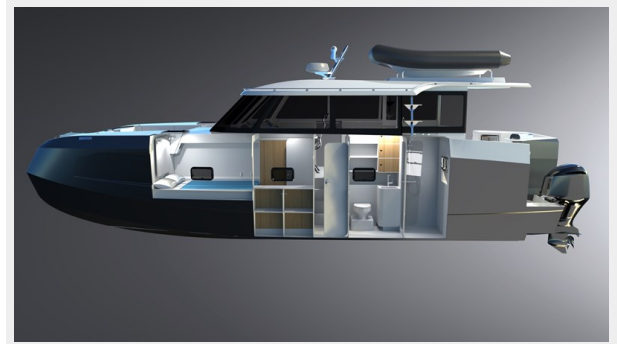

RC36 2.5.2 5