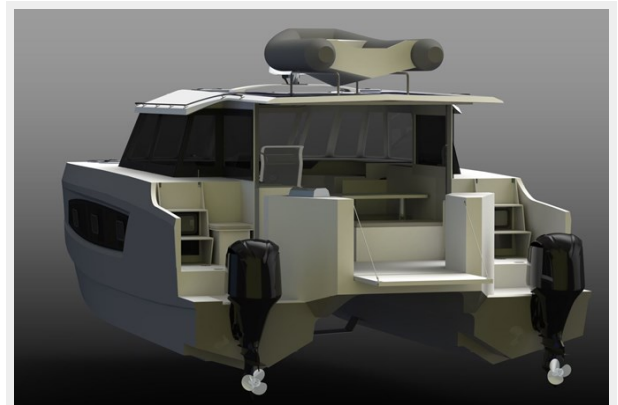

RC36 210910 Aft Vista Door 01