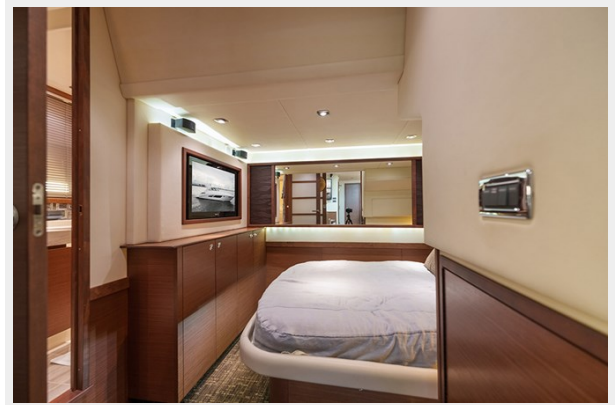

Helm chairs	10
Port profile 2	10
Helm dashboard	10
Salon	10
Steps to the salon	10
Salon skylight	11
Galley	11
TV in the master stateroom with large mirror	11
Master stateroom	11
Master head/shower	11
Master vanity sink	11
Storage in the master head	12
Guest stateroom view 2	12
TV and storage in the guest stateroom	12
Storage area in the guest stateroom	12
Guest head/shower	13
Stern profile 2	13
Engine room	13
Engine room view 2	13
Engine room view 3	13
Engine room view 4	13
Main DC breaker panel	14
Generator	14
Stbd profile 3	14
Cockpit enclosure	14
Aft extension sunbrella	14
Windshield cover	14
Bow sunpads	15
Side deck	15

TV in the master stateroom with large mirror

Master head/shower

Master vanity sink

Storage in the master head

Guest stateroom view 2

TV and storage in the guest stateroom

Storage area in the guest stateroom