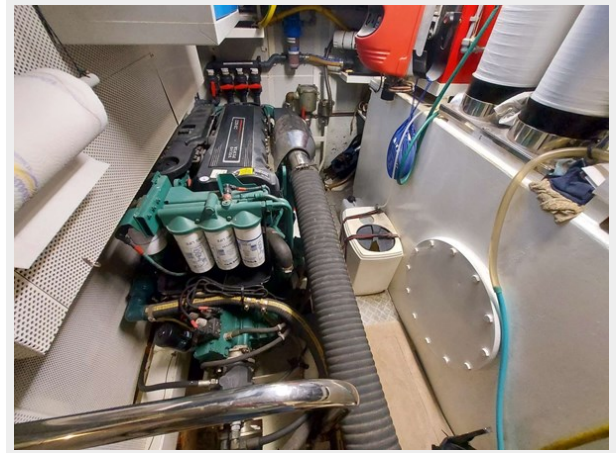

20220913_173440 (FILEminimizer)