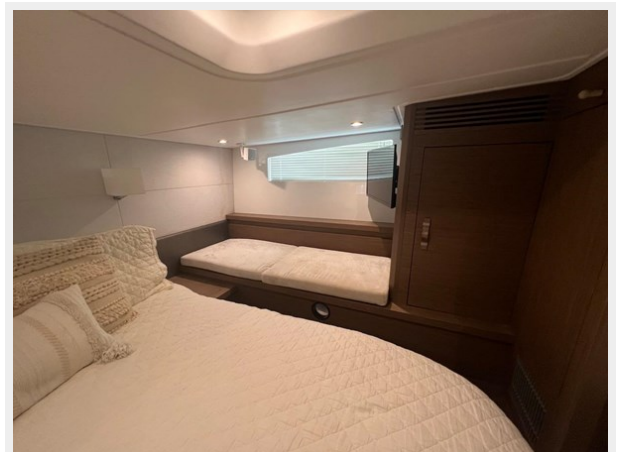

8483827_20220927072508392_1_XLARGE