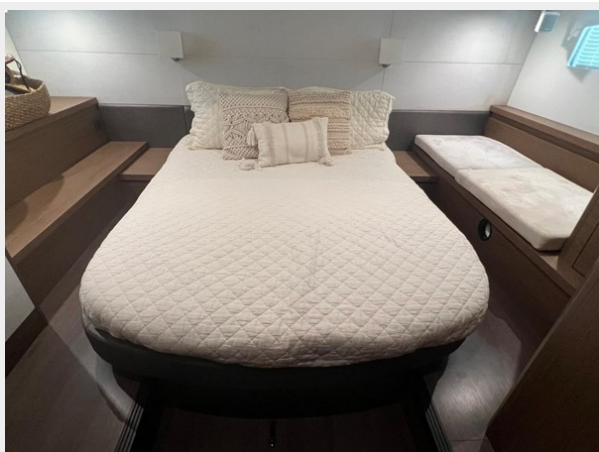

8483827_20220927072506401_1_XLARGE