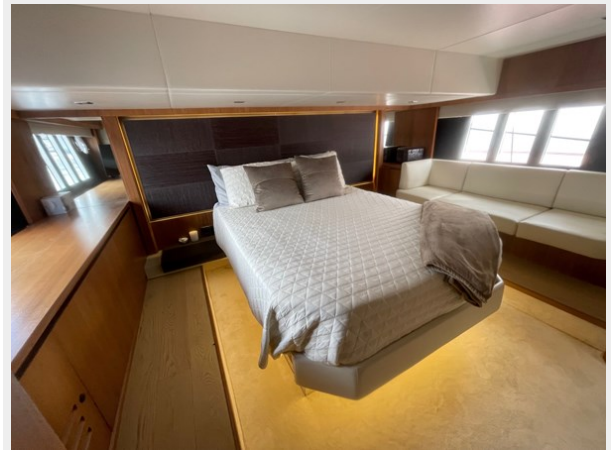

ABSOLUTE 56 STY 29