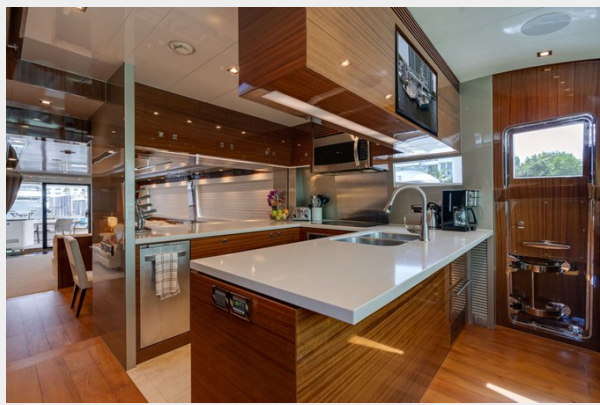

88'sunseeker-Aqualife51