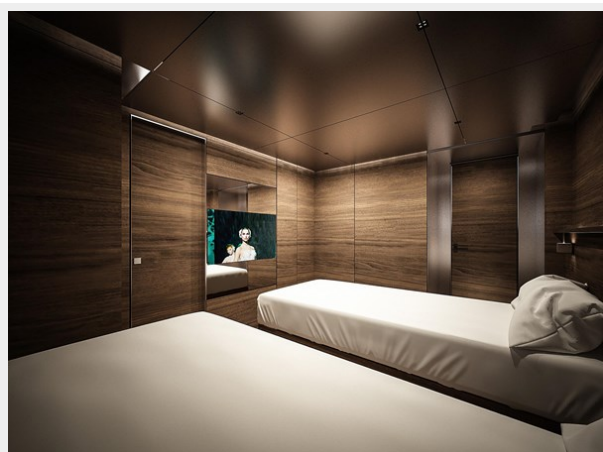

42m-SY-night-1024x724

42m-SY-swimplatform-1024x725

43

44

46

48

50

51