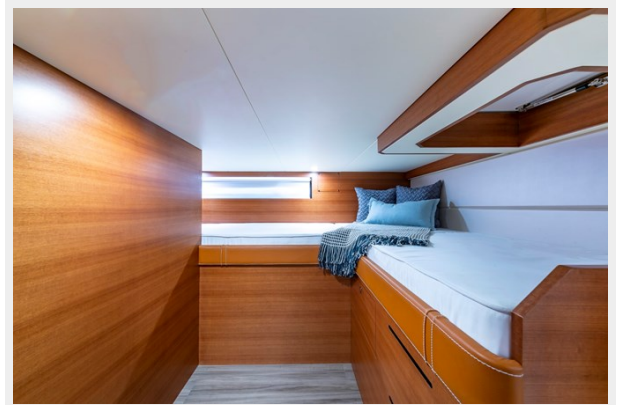

Dyna Yachts 1 (18)