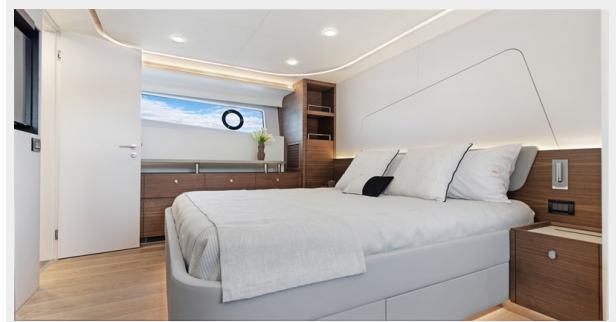

HD-Cheoy Lee 65-master3