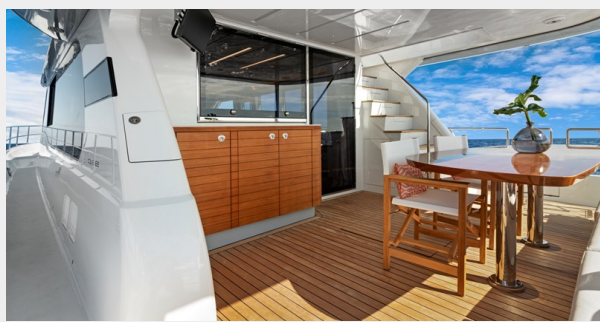

HD-Cheoy Lee 65-33